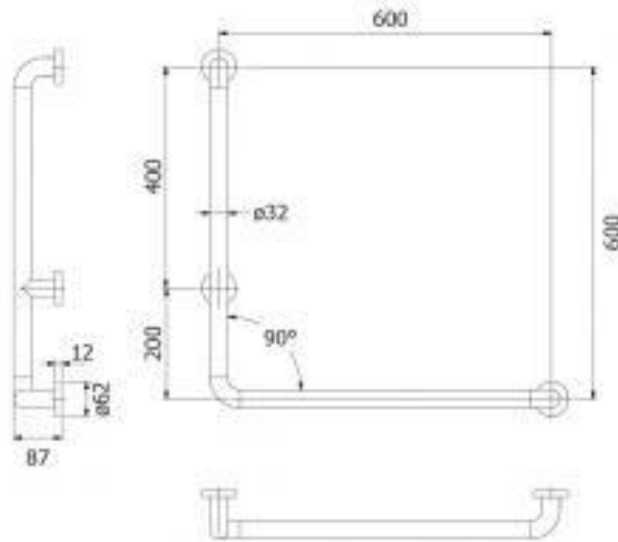

Brand : VRH, Thailand
Name : GRAB BAR
Item Code : FBVHC-TS791E
Designer :
Color / Finish: 304 Stainless Steel
Dimensions : 32 x 600 x 600mm (right)

Product info:

- Grab Bar
- Stainless Steel

Flushing of pipe must be done before fittings are installed. Failure to do so voids the warranty.